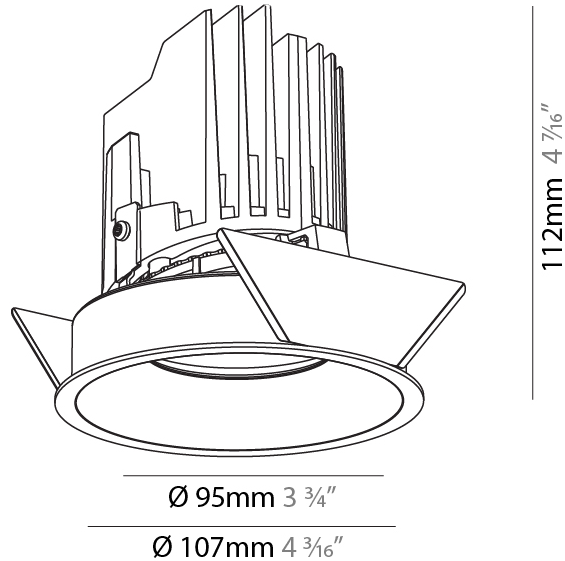

PHYSICAL

Shape: Round
Diameter (mm): 107
Diameter (in): 4 3/16
Height (mm): 112
Height (in): 4 7/16
Ceiling Thickness (mm): 10 / 12.5 / 15
Ceiling Thickness (in): 3/8 or 1/2 or 9/16
Min. Recessing Depth (mm): 130
Min. Recessing Depth (in): 5 1/8
Light Distribution: Adjustable / Downlight
Weight (kg): 0.465
Weight (lbs): 1.03
Fixture Finish: SSR / BKV / CWI / CRY / HAB / LAG / UFT / ITA / RUA / RUR / MIC / FTG / MYG / TWT / LOD / PUS / FRO / FUP / KIA / POP / BLS / SPG / MEY / GOH / GUM / CHC / COM / ABZ / JAG / OBR / MOS / ROR
Fixture Material: Aluminum Die Cast
Cut-out Measurements: 98mm / 3 7/8"

ELECTRICAL

Lamp Type: LED (Zhaga Standard)
Input Wattage (W): 16.5
Total Output Wattage (W): 13
Dimming: Tri-Mode (Non-Dimming and Phase Dimming (120Vac only) and 0-10V Dimming)
Driver Included: No
Driver Location: Recessed Housing
Driver Type: Constant Current - Universal
Driver Class: Class 2
Housing: See components
Input Voltage (V): 120 - 277
Constant Current (MA): 500

LED

Number of LEDs: 1
Color Temperature (°K): 2700 / 3000 / 3500 / 4000
Max. Delivered Lumen (lm): 1130 / 1180 / 1235 / 1260
Nominal Lumen (lm): 1386 / 1438 / 1511 / 1542
CRI: >90 CRI
Lamp Life (hrs): 50000

OPTICAL

Reflector: 20 / 40 / 60
Adjustability: Rotational 355°, Tilt 10°

RATINGS AND CERTIFICATIONS

Certified By: Certified for North American Standards
IP rating: IP54