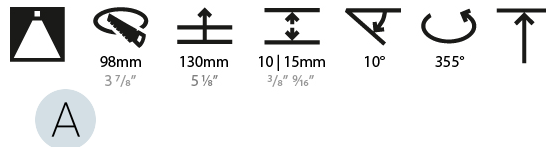

PHYSICAL

Shape: Round
Diameter (mm): 107
Diameter (in): 4 3/16
Height (mm): 112
Height (in): 4 7/16
Ceiling Thickness (mm): 10 / 12.5 / 15
Ceiling Thickness (in): 3/8 or 1/2 or 9/16
Min. Recessing Depth (mm): 130
Min. Recessing Depth (in): 5 1/8
Light Distribution: Adjustable / Downlight
Weight (kg): 0.465
Weight (lbs): 1.03
Fixture Finish: SSR / BKV / CWI / CRY / HAB / LAG / UFT / ITA / RUA / RUR / MIC / FTG / MYG / TWT / LOD / PUS / FRO / FUP / KIA / POP / BLS / SPG / MEY / GOH / GUM / CHC / COM / ABZ / JAG / OBR / MOS / ROR
Fixture Material: Aluminum Die Cast
Cut-out Measurements: 98mm / 3 7/8"

ELECTRICAL

Lamp Type: LED (Zhaga Standard)
Input Wattage (W): 16.5
Total Output Wattage (W): 13
Dimming: Tri-Mode (Non-Dimming and Phase Dimming (120Vac only) and 0-10V Dimming)
Driver Included: No
Driver Location: Recessed Housing
Driver Type: Constant Current - Universal
Driver Class: Class 2
Housing: See components
Input Voltage (V): 120 - 277
Constant Current (MA): 500

LED

Number of LEDs: 1
Color Temperature (°K): 2700 / 3000 / 3500 / 4000
Max. Delivered Lumen (lm): 1130 / 1180 / 1235 / 1260
Nominal Lumen (lm): 1386 / 1438 / 1511 / 1542
CRI: >90 CRI
Lamp Life (hrs): 50000

OPTICAL

Reflector: 20 / 40 / 60
Adjustability: Rotational 355°, Tilt 10°

RATINGS AND CERTIFICATIONS

Certified By: Certified for North American Standards
IP rating: IP54