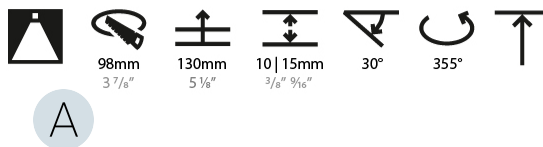

PHYSICAL

Shape: Round
Diameter (mm): 107
Diameter (in): 4 3/16
Height (mm): 112
Height (in): 4 7/16
Ceiling Thickness (mm): 10 / 12.5 / 15
Ceiling Thickness (in): 3/8 or 1/2 or 9/16
Min. Recessing Depth (mm): 130
Min. Recessing Depth (in): 5 1/8
Light Distribution: Adjustable / Downlight
Weight (kg): 0.484
Weight (lbs): 1.07
Fixture Finish: SSR / BKV / CWI / CRY / HAB / LAG / UFT / ITA / RUA / RUR / MIC / FTG / MYG / TWT / LOD / PUS / FRO / FUP / KIA / POP / BLS / SPG / MEY / GOH / GUM / CHC / COM / ABZ / JAG / OBR / MOS / ROR
Fixture Material: Aluminum Die Cast
Cut-out Measurements: 98mm / 3 7/8"

ELECTRICAL

Lamp Type: LED (Zhaga Standard)
Input Wattage (W): 16.5
Total Output Wattage (W): 14
Dimming: Tri-Mode (Non-Dimming and Phase Dimming (120Vac only) and 0-10V Dimming)
Driver Included: No
Driver Location: Recessed Housing
Driver Type: Constant Current - Universal
Driver Class: Class 2
Housing: See components
Input Voltage (V): 120 - 277
Constant Current (MA): 500

LED

Number of LEDs: 1
Color Temperature (°K): 2700 / 3000 / 3500 / 4000
Max. Delivered Lumen (lm): 1140 / 1180 / 1245 / 1270
Nominal Lumen (lm): 1386 / 1438 / 1511 / 1542
CRI: >90 CRI
Lamp Life (hrs): 50000

OPTICAL

Reflector: 14 / 18 / 42
Adjustability: Rotational 355°, Tilt 30°

RATINGS AND CERTIFICATIONS

Certified By: Certified for North American Standards
IP rating: IP54