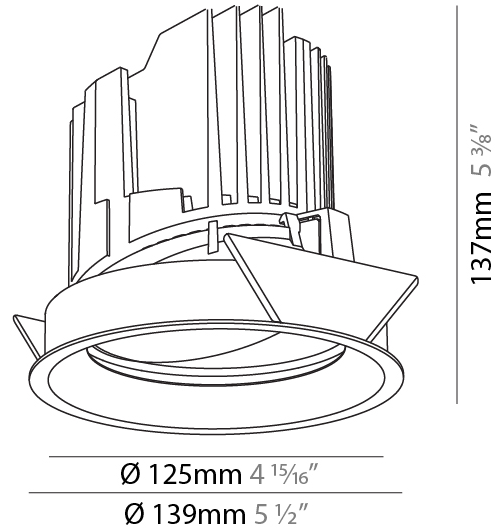

PHYSICAL

Shape: Round
Diameter (mm): 139
Diameter (in): 5 1/2
Height (mm): 137
Height (in): 5 3/8
Ceiling Thickness (mm): 10 / 12.5 / 15
Ceiling Thickness (in): 3/8 or 1/2 or 9/16
Min. Recessing Depth (mm): 150
Min. Recessing Depth (in): 5 7/8
Light Distribution: Adjustable / Downlight
Weight (kg): 0.849
Weight (lbs): 1.87
Fixture Finish: SSR / BKV / CWI / CRY / HAB / LAG / UFT / ITA / RUA / RUR / MIC / FTG / MYG / TWT / LOD / PUS / FRO / FUP / KIA / POP / BLS / SPG / MEY / GOH / GUM / CHC / COM / ABZ / JAG / OBR / MOS / ROR
Fixture Material: Aluminum Die Cast
Cut-out Measurements: 130mm / 5 1/8"

ELECTRICAL

Lamp Type: LED (Zhaga Standard)
Input Wattage (W): 13.2 / 16.5
Total Output Wattage (W): 12 / 14
Dimming: Tri-Mode (Non-Dimming and Phase Dimming (120Vac only) and 0-10V Dimming)
Driver Included: No
Driver Location: Recessed Housing
Driver Type: Constant Current - Universal
Driver Class: Class 2
Housing: See components
Input Voltage (V): 120 - 277
Constant Current (MA): 350

LED

Number of LEDs: 1
Color Temperature (°K): 2700 / 3000 / 3500 / 4000
Max. Delivered Lumen (lm): 810 / 900 / 970 / 990
Nominal Lumen (lm): 960 / 1070 / 1156 / 1180
CRI: >90 CRI
Efficiency (%): 0.905
Lamp Life (hrs): 50000

OPTICAL

Reflector°: 10
Adjustability: Rotational 355°; Tilt 30°

RATINGS AND CERTIFICATIONS

Certified By: Certified for North American Standards
IP rating: IP54

	130mm 5 1/8"	150mm 5 7/8"	10 | 15mm 3/8" | 9/16"	30°	355°	
A